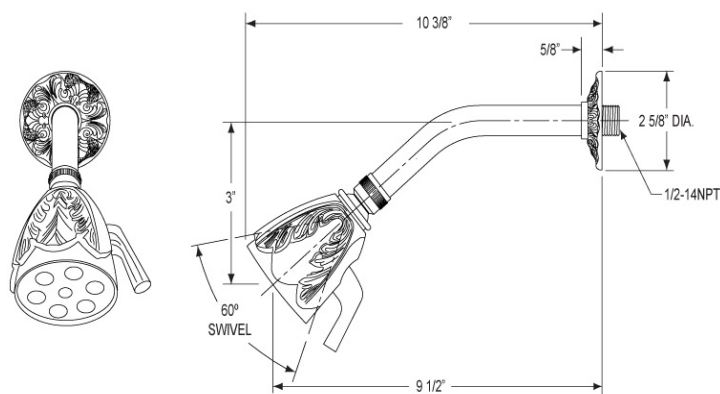

Pressure Balance Shower Set Model PB3244_003

FEATURES

- Style: Baroque Treasures
- Collection: Versailles
- Temperature controlled by handle
- Temperature control within 3.6°F (2°C) of set point even with a 50% water pressure drop
- Anti-scald
- 2.5 gpm @ max
- K807 Shower Head

COLOR FINISHES

- Polished Nickel (PB3244_014)
- Satin Nickel (PB3244_015)
- Pewter (PB3244_15A)
- Polished Chrome (PB3244_026)
- Polished Brass (PB3244_003)
- Polished Brass Antiqued (PB3244_007)
- Satin Brass (PB3244_004)
- Polished Gold (PB3244_025)
- Polished Gold Antiqued (PB3244_25D)
- Satin Gold (PB3244_024)
- Satin Gold Antiqued (PB3244_24D)
- Satin Jeweler's Gold (PB3244_24J)
- Old English Brass (PB3244_OEB)
- Antique Brass (PB3244_047)
- Antique Bronze (PB3244_11B)

Image shown may not be in the finish selected